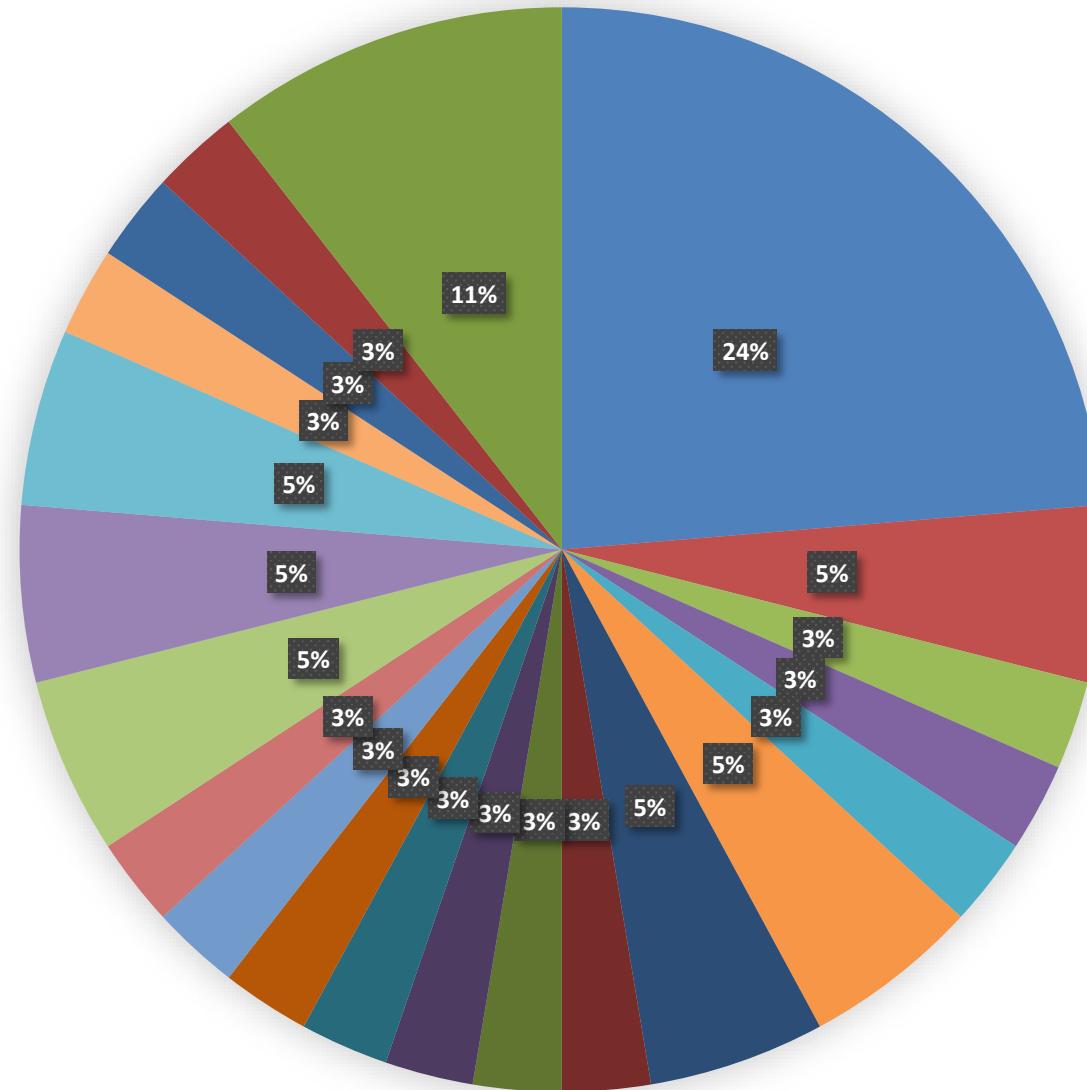

International Pre-School

The primary schools of our graduates in 2018 and 2019

- ESF Peak School / Renaissance College / Kennedy School / Quarry Bay school
- Kiangsu & Chekiang Primary School
- Kau Yan School
- S.K.H. St. James' Primary School
- St. Joseph's Anglo-Chinese Primary School
- Delia School of Canada
- French International School
- Shrewsbury International School
- St. Stephen's Girls' Primary School
- Think International Primary School
- Other local primary schools