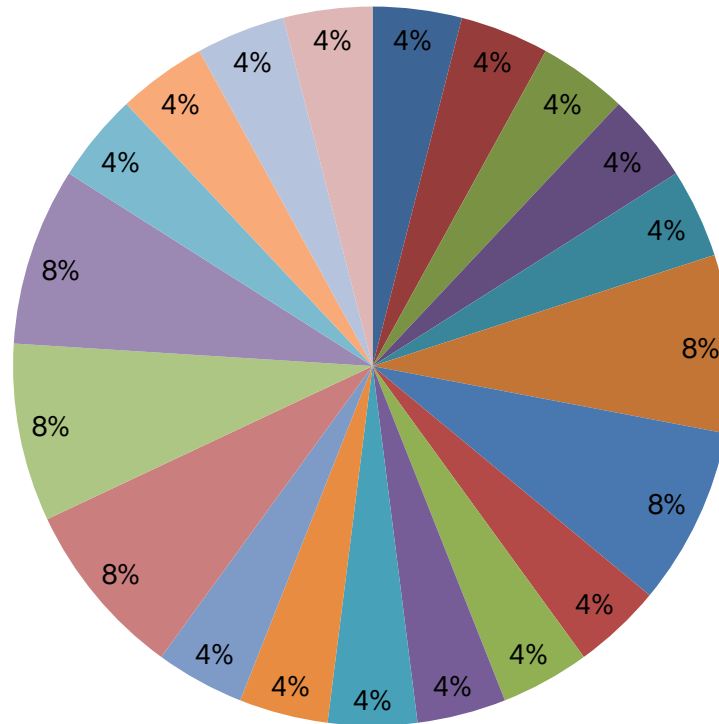

British Council International Pre-School

The current primary schools of our first set of graduates

- Australian International School
- Diocesan Boys' School Primary Division
- ESF Renaissance College
- ESF Quarry Bay school
- Li Sing Primary School
- Precious Blood South Horizon
- S.K.H. Tin Wan Chi Nam Primary School
- St. Joseph's Primary School
- Stamford American International School
- Yew Chung International Primary School